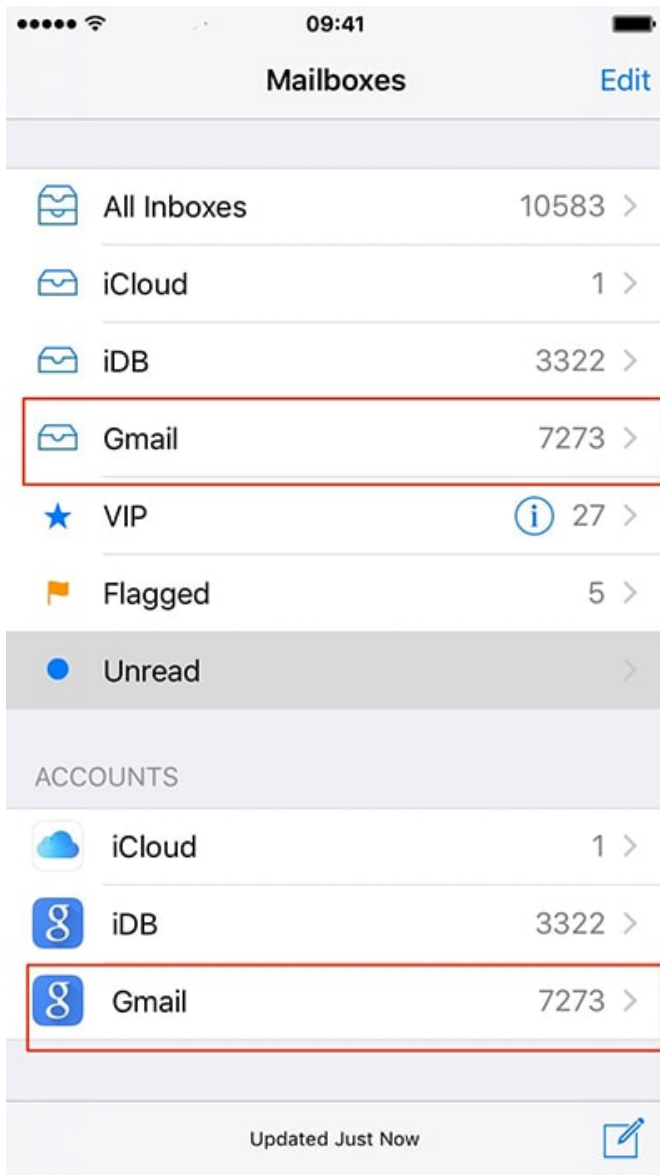

Login to Gmail.com on Android

1. Tap on **"Google"** from the Home screen of your Android device then
2. Tap on **"Gmail"** from open dialog.