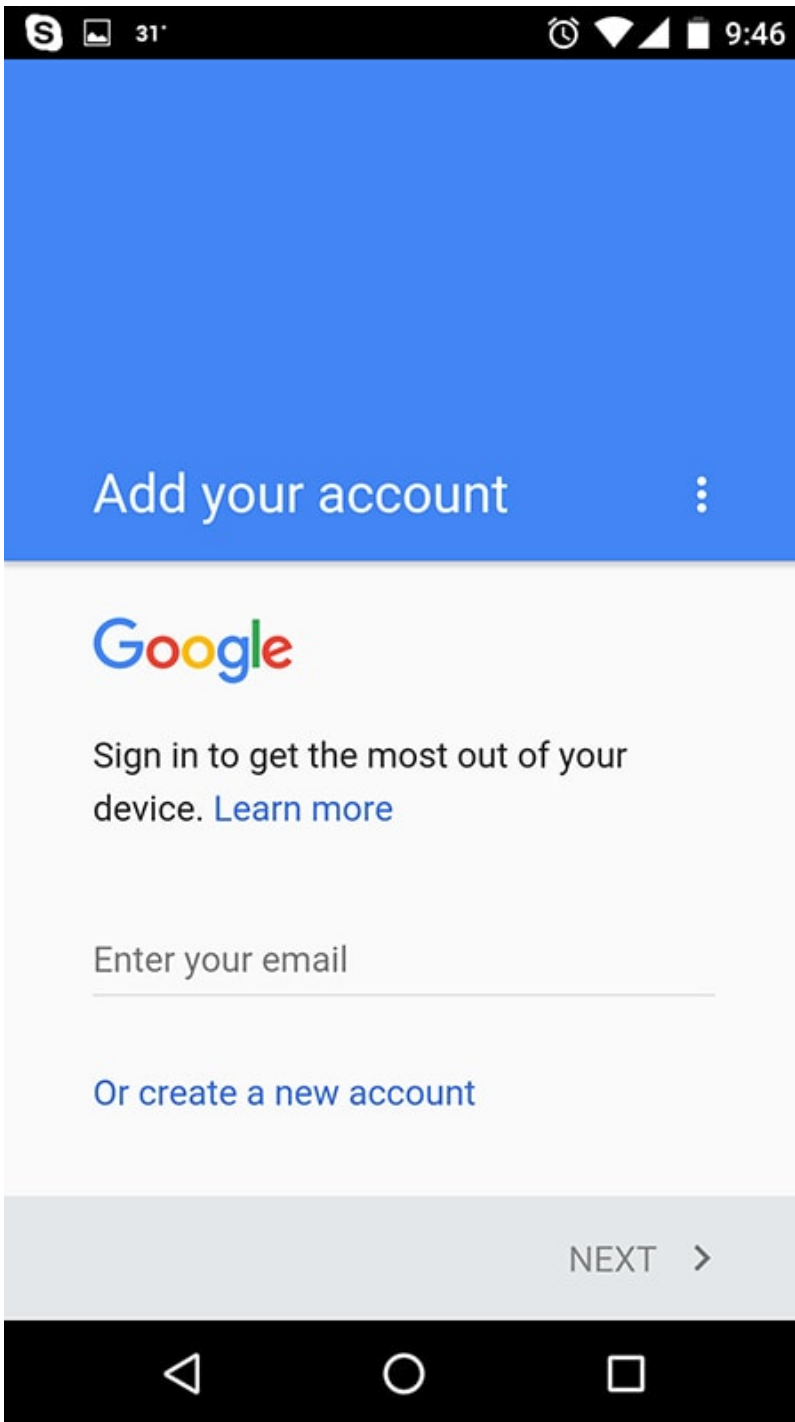

5. Continue enter your password, and tap on **"Next"**