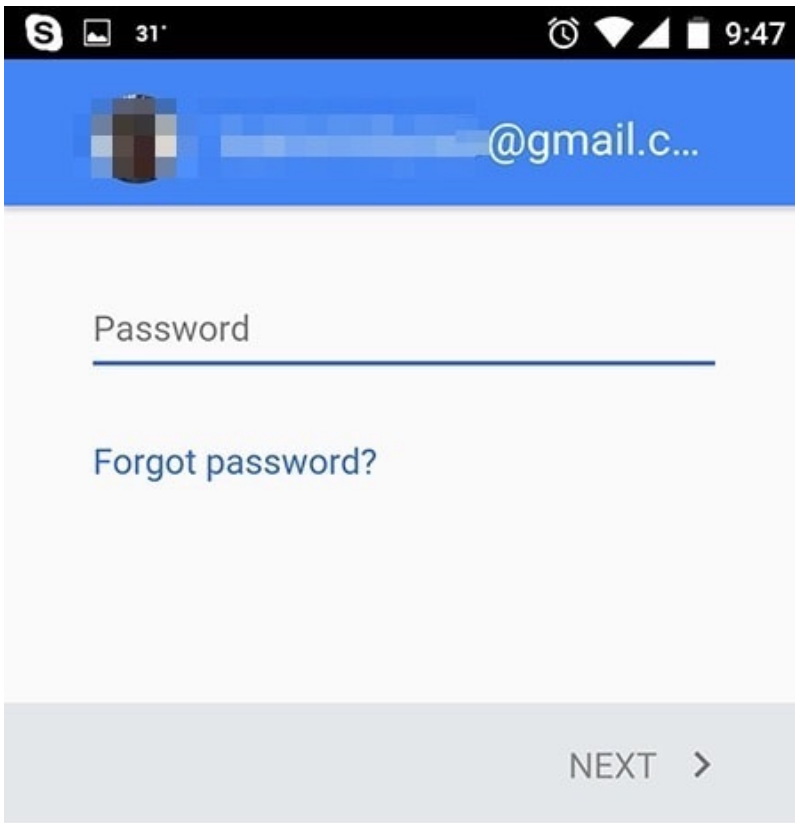

6. Now you can be read your Gmail mail on your Android Gmail app.