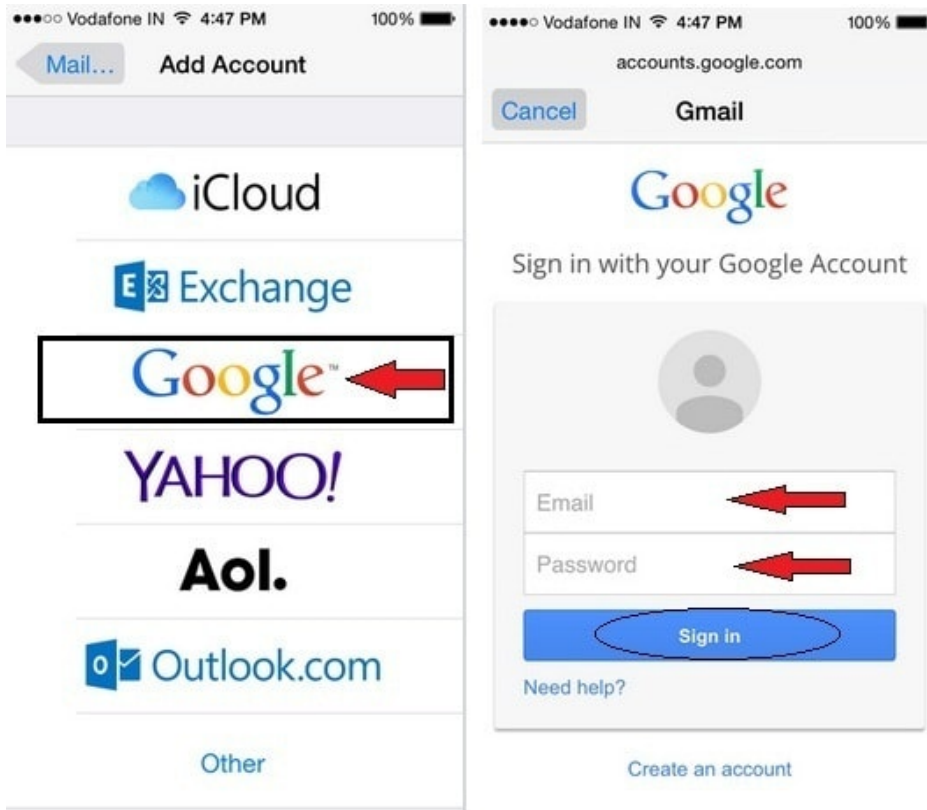

3. Type your Gmail username into the field provided and click on "**Next**". You will now be logged into your Gmail account.

One account. All of Google.

Sign in to continue to Gmail

A sign-in form for Gmail. At the top is a grey circular placeholder for a profile picture. Below it is a white text input field with the placeholder text "Enter your email". Underneath the input field is a blue button with the text "Next" in white. To the right of the button is a blue link that says "Need help?".

A screenshot of the Gmail sign-in interface. At the top, it says "Sign in to continue to Gmail". Below this is a back arrow on the left and a blurred profile picture in the center. Underneath the picture is a blurred name and an email address ending in "@gmail.com". There is a text input field labeled "Password" with a cursor. Below the password field is a blue "Sign in" button. At the bottom, there is a checked checkbox for "Stay signed in" and a link for "Forgot password?".

←

[Blurred Profile Picture]

[Blurred Name]

[Blurred Email Address]@gmail.com

Password

Sign in

Stay signed in [Forgot password?](#)

Login to Gmail.com on iOS

1. Tap on "**Settings**" from the Home screen of your iOS device.

2. Scroll down and tap on **"Mail, Contacts, Calendar."** then
3. Tap on **"Add Account"** under the Accounts Section.

4. Now touch on **Google**.
5. Now enter your Google account **Email and Password** into the text field then tap on "**Sign in**"