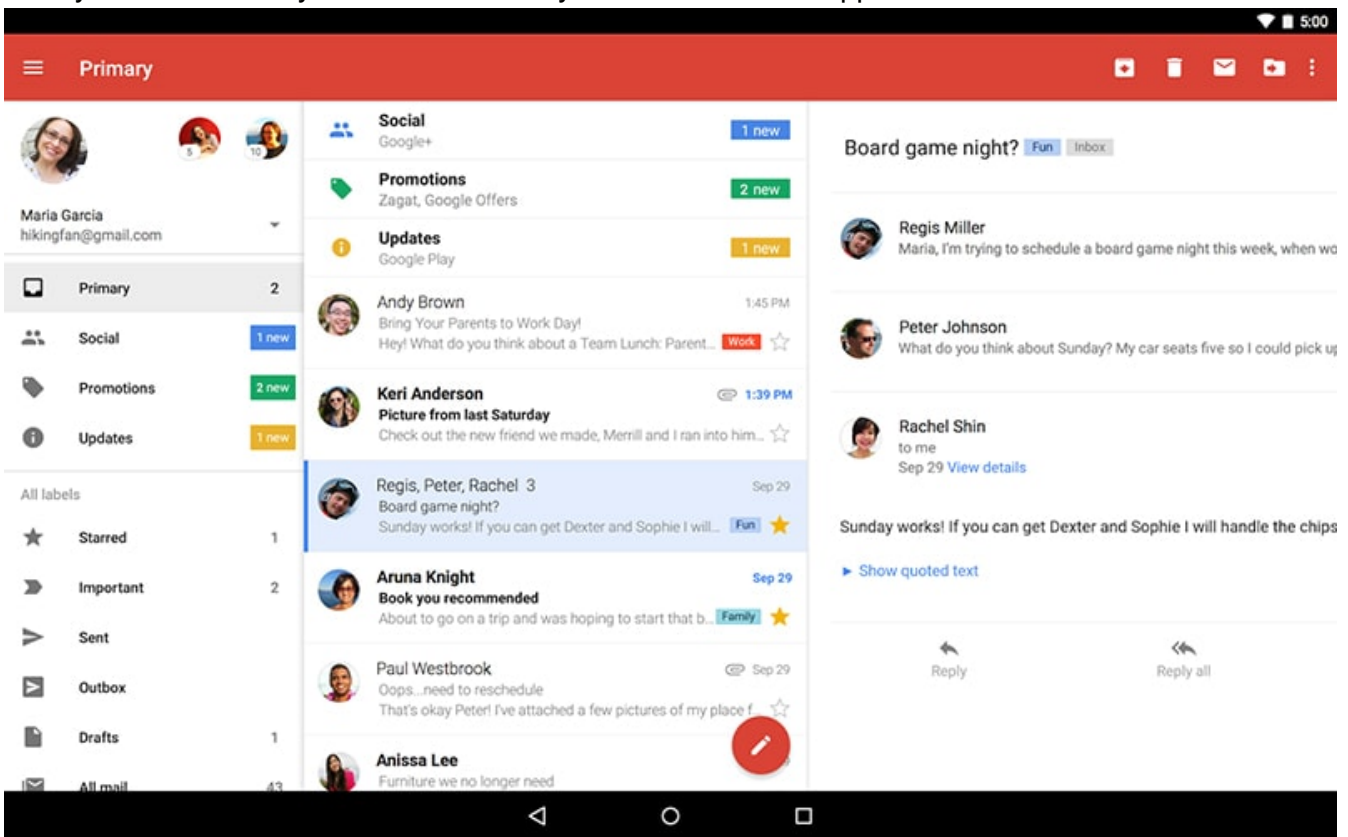

6. Now you can be read your Gmail mail on your Android Gmail app.