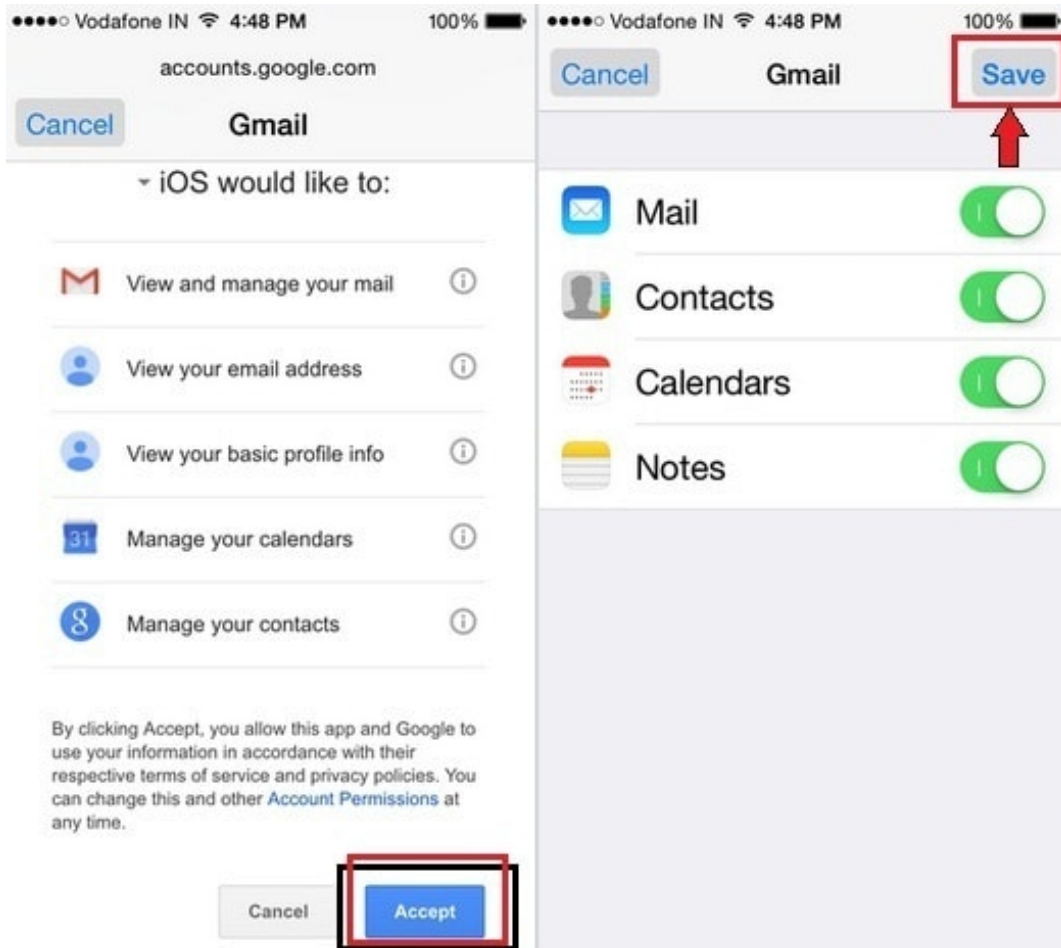

A screenshot of the Gmail sign-in interface. At the top, it says "Sign in to continue to Gmail". Below this is a back arrow on the left and a blurred profile picture in the center. Underneath the picture is a blurred name and an email address ending in "@gmail.com". There is a text input field labeled "Password" with a cursor. Below the password field is a blue "Sign in" button. At the bottom, there is a checked checkbox for "Stay signed in" and a link for "Forgot password?".

←

[Blurred Profile Picture]

[Blurred Name]

[Blurred Email Address]@gmail.com

Password

Sign in

Stay signed in [Forgot password?](#)

Login to Gmail.com on iOS

6. Scroll down the Screen and Tap on **Accept** and keep enabled Mail, Contents, Calendars and Notes then tap on **Save**
7. Now open up **Mail** app from home screen and tap on **Gmail**, you can appear it under the **Accounts** Sections.