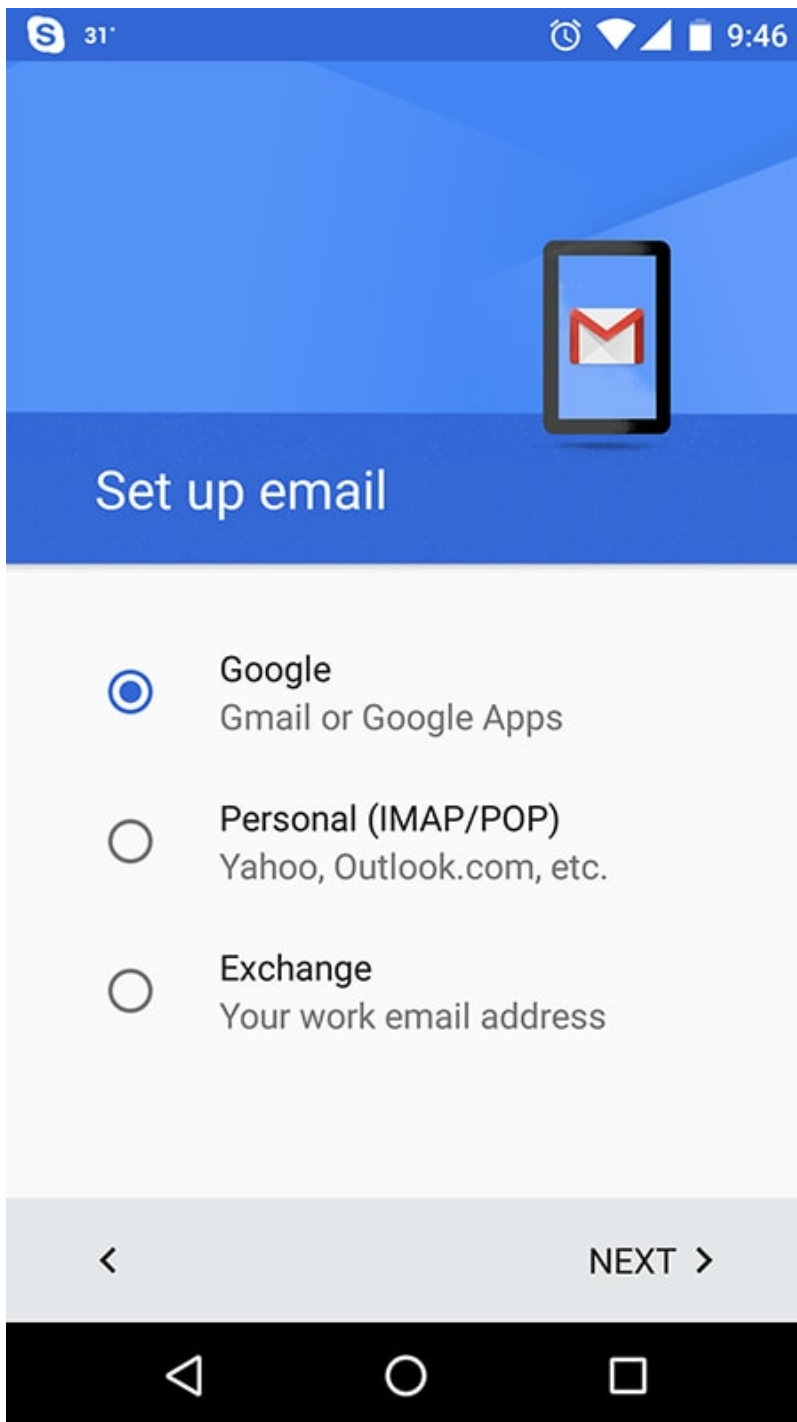

4. On "Add your account" screen, enter your email and tap on **"Next"**